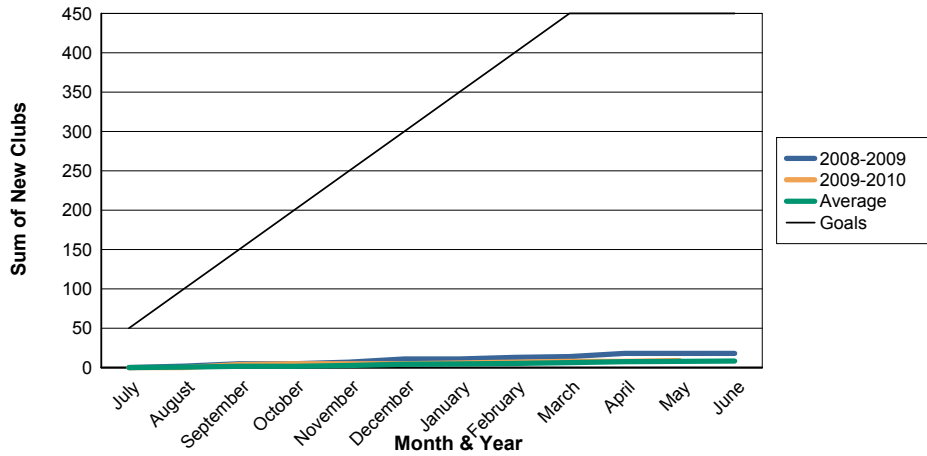

3 Year Comparisons for GMT Constitutional Area 6

By GMT District

As of May 2010

Sum of New Clubs/ Month & Year

For District 324B1

Sum of Dropped Clubs/ Month & Year

For District 324B1

Sum of Net Clubs/ Month & Year