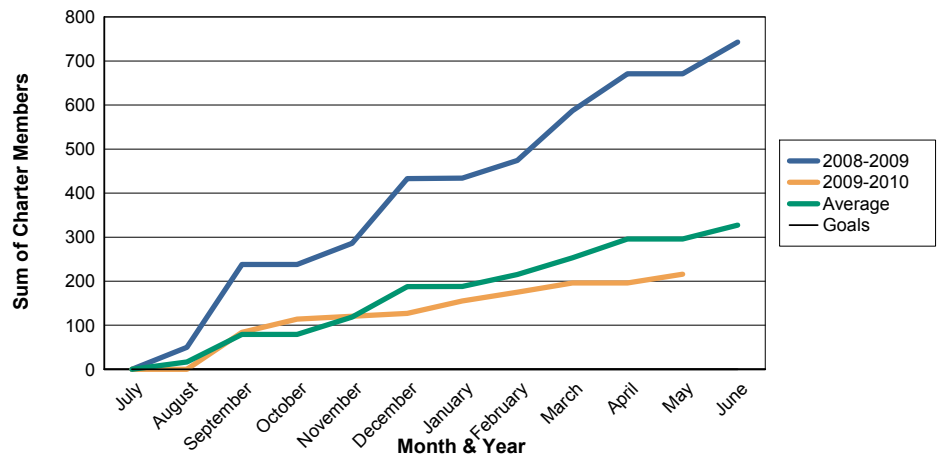

Sum of Charter Members/ Month & Year

For District 324B1