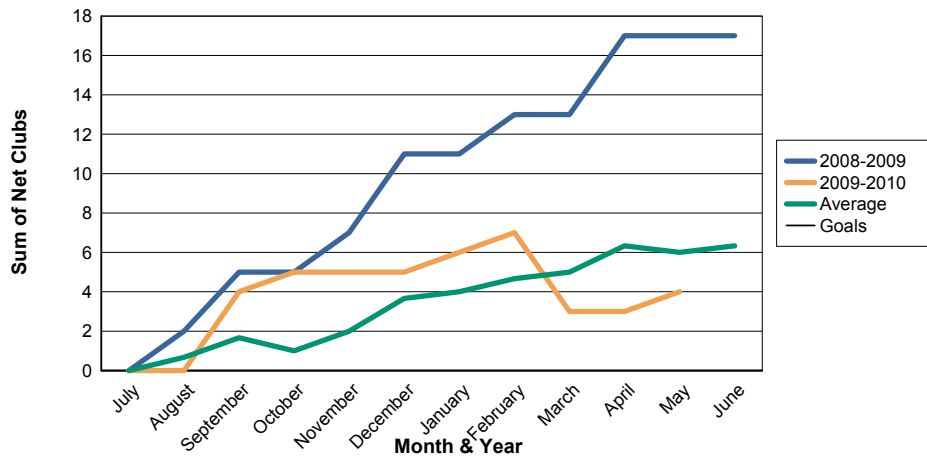

Sum of Net Clubs/ Month & Year

For District 324B1