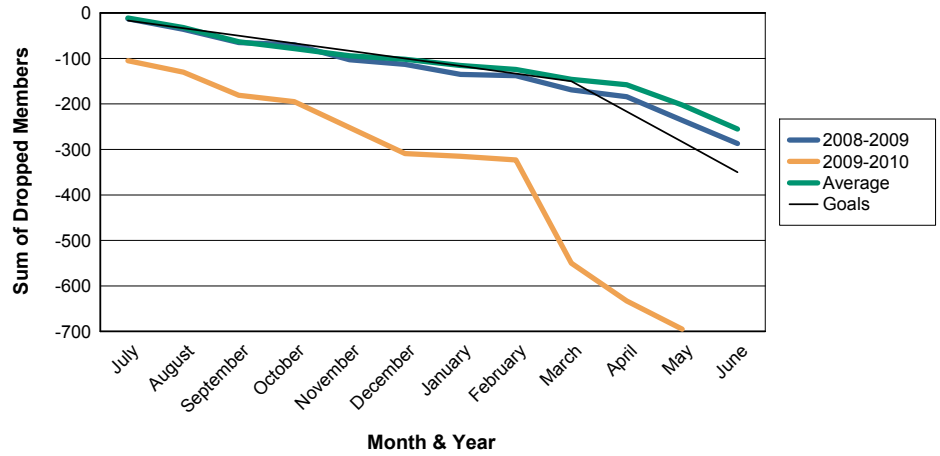

Sum of Dropped Members/ Month & Year

For District 324B1