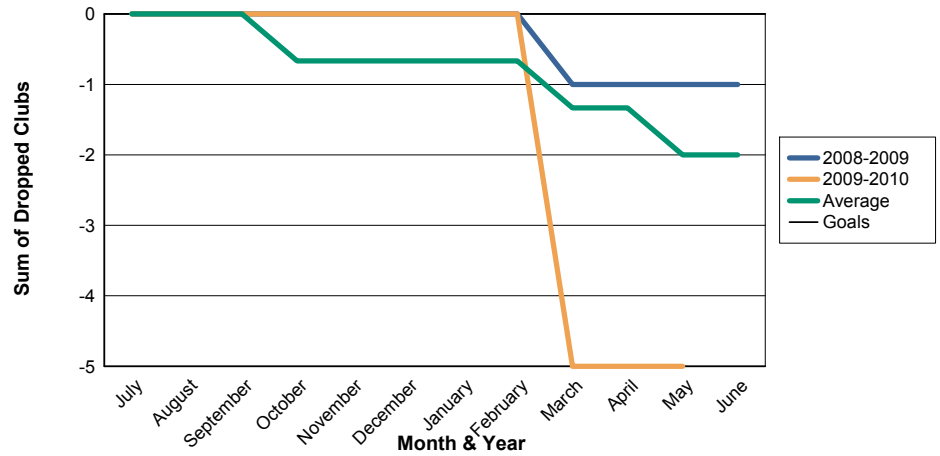

3 Year Comparisons for GMT Constitutional Area 6

By GMT District

As of May 2010

Sum of New Clubs/ Month & Year

For District 324B1

Sum of Dropped Clubs/ Month & Year

For District 324B1

Sum of Net Clubs/ Month & Year