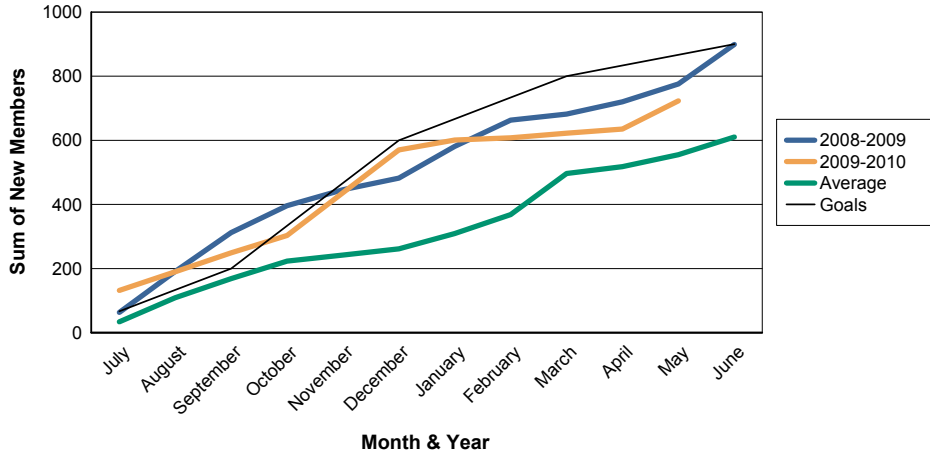

For District 324B1

Sum of Charter Members/ Month & Year

For District 324B1

3 Year Comparisons for GMT Constitutional Area 6

By GMT District

As of May 2010

Sum of New Members/ Month & Year

For District 324B1